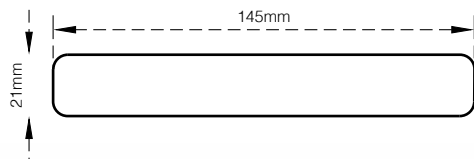

PADOUK

Provenance: GABON
Dureté: 8,3 sur 15 (échelle de Monnin)
Classe naturelle: Classe 4
Séchage: AD (sechage naturel)
Sections: **21x145mm**
Spécificités: 2 faces lisses

- ●●○○ Disponibilité
- ●●●○ Facilité de pose
- ●●●○ Durabilité
- ●●●○ Résistance mécanique

Lames seules
113,49 €ttc/m²